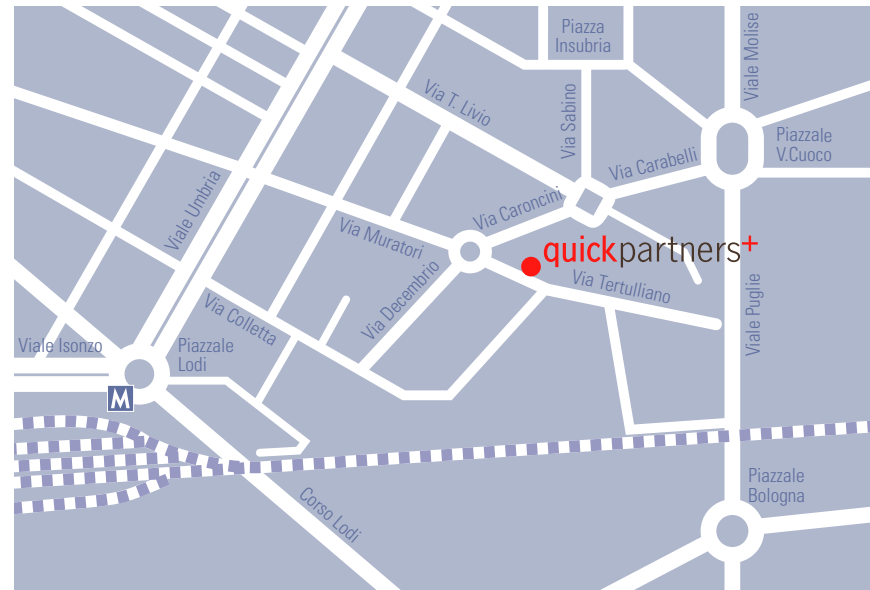

How you get to our studio in Milan

Arrival at the airport:

The easiest way to reach the center from the airports Malpensa, Oriol sul Serio or Linate is to take one of the official shuttlebuses to central station . From there take the Metro (yellow line) up to Piazzale Lodi or take a taxi which will bring you in about 15 minutes to our studio.

Arrival by car:

Arriving from one of Milans 5 highways take the cityhighway 'tangenziale' to the exit Viale Forlanini. Continue in the direction to the center until you reach Viale Molise, turn left until Piazzale Cuoco. From there continue as indicated in the map.